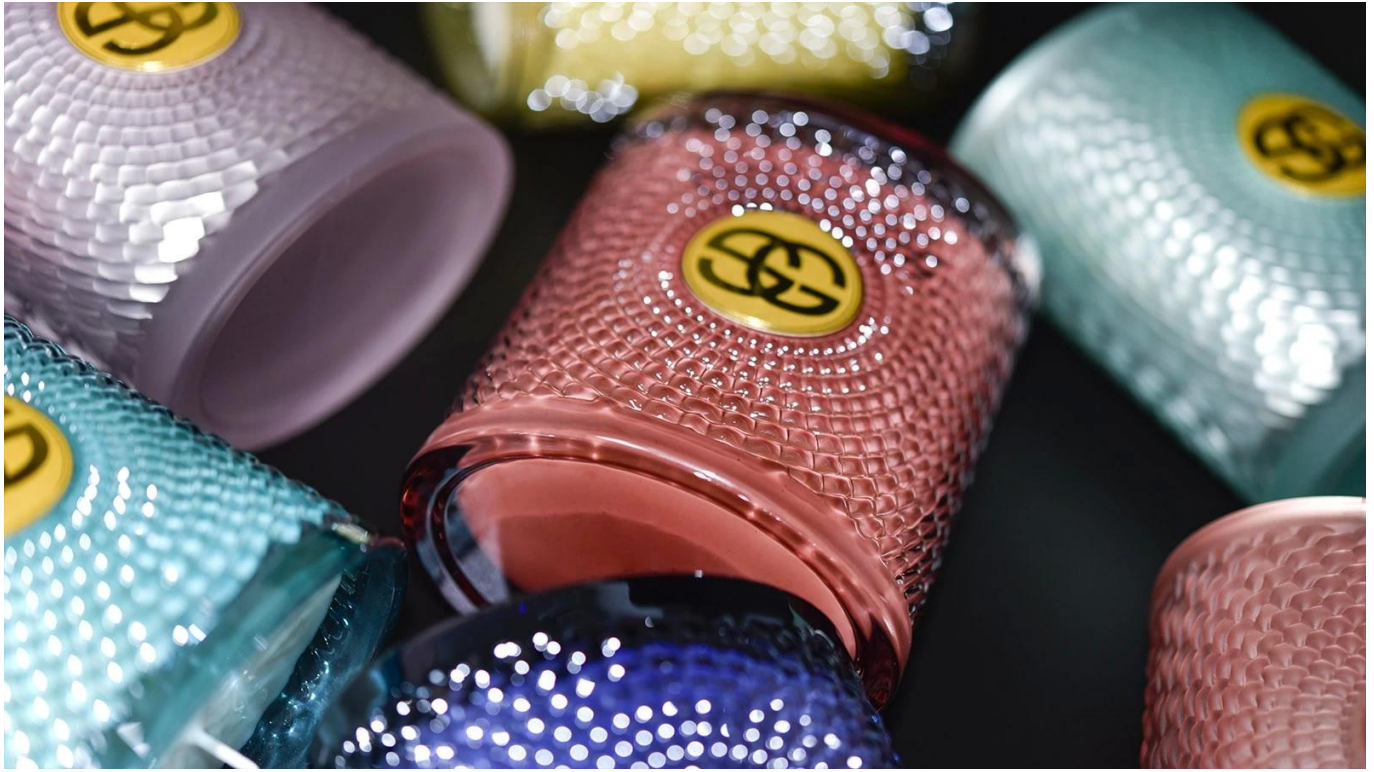

Accessories

Wide Range of Application

Home Decor/Coffee Shop/Restaurant/Wedding/Party/Holidays Gifts