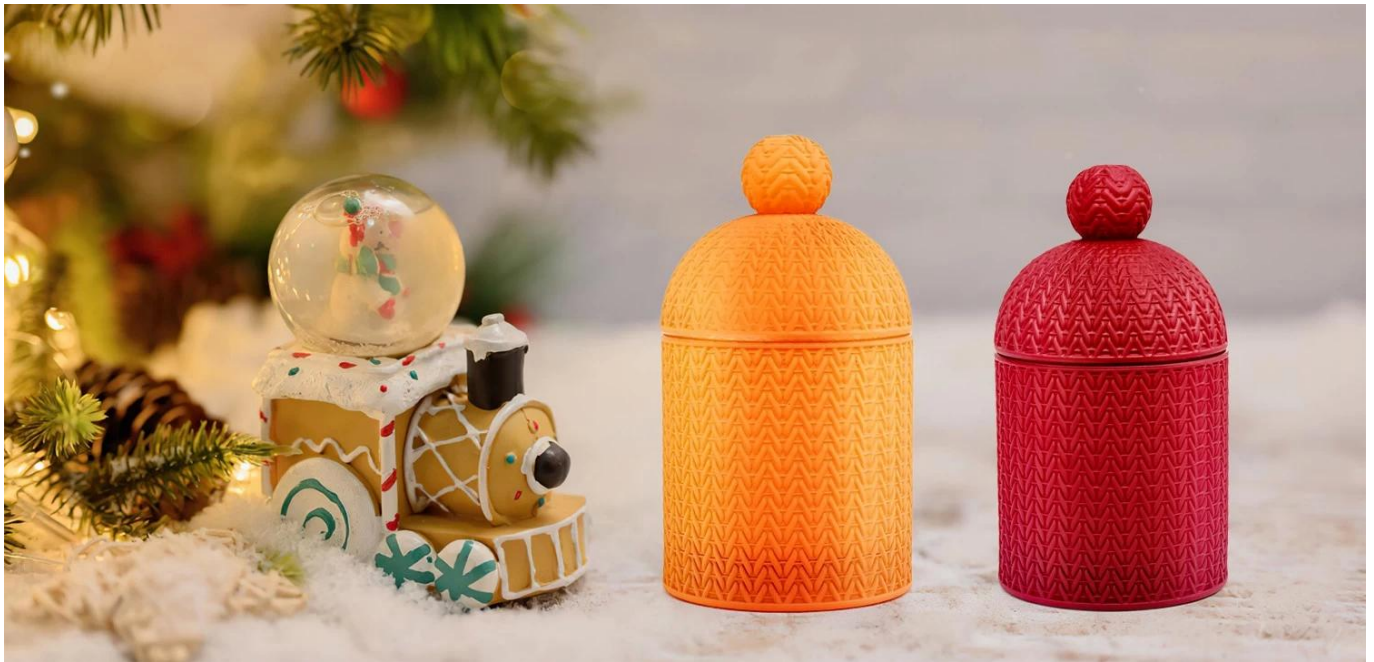

Your logo can be designed with exclusive label on the candle jars for your brand