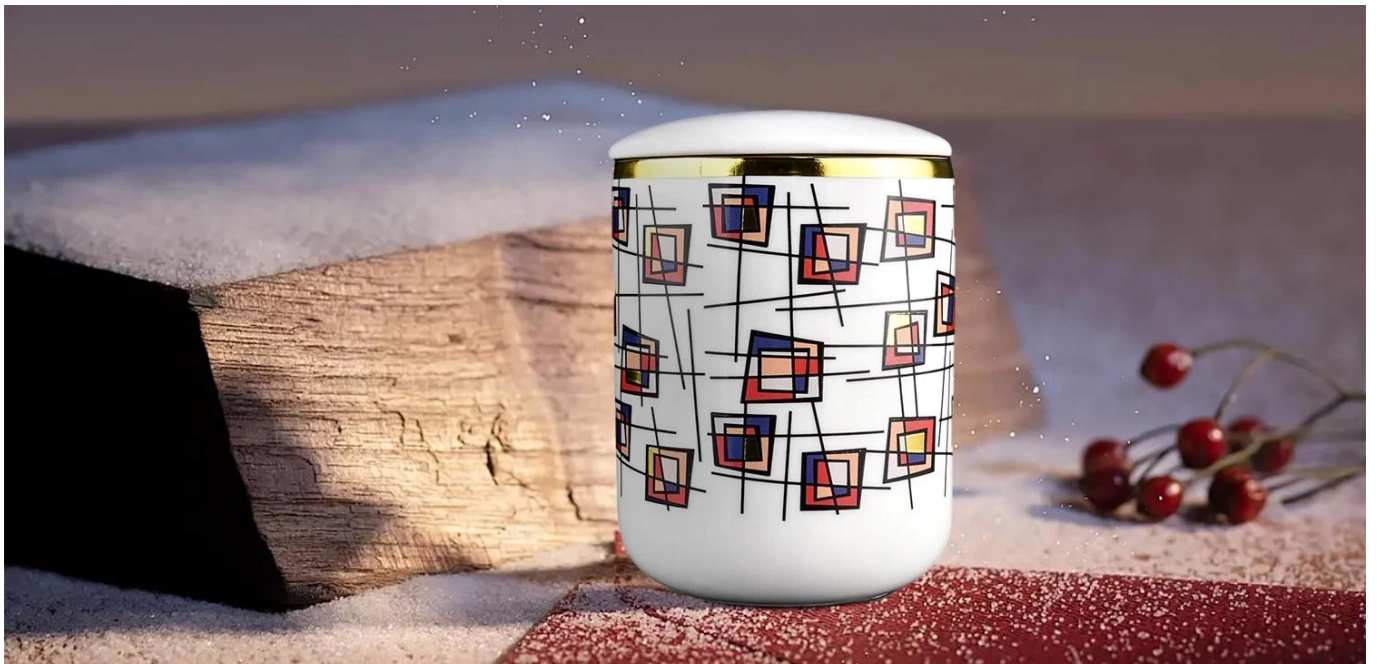

BOOST BUSINESS RAPIDLY

All the customers have good profit and get 30% sales increase every year

Product Description	
Ceramic candle holders can be processed in various shapes and textures according to requirements, which can meet the needs of different styles of decoration, adding a unique beauty to indoor or outdoor Spaces.	
Sample time	1) 5 days if there is ceramic shape and size 2) 15 days, if you need new shapes and sizes ceramic
Measure	Item No.: SCRG210028 jar: Top dia: 83mm Base diameter : 55mm Height : 105mm Weight : 314g Capacity : 374ml lid Diameter : 83mm Base diameter : 70mm Height : 15mm Weight : 69g
Packing	Normal packing, Individual gift box, PVC box, window box, color box, white box etc.
Delivery time	Within 35 days after the sample and order confirmed

Red orange and blue block gold-plated **ceramic candle jars with lid**, selected high-quality ceramic material, after fine firing process, showing a delicate and smooth texture. The warmth and luster of the ceramic make this candle jar not only practical, but also a home decoration full of art.